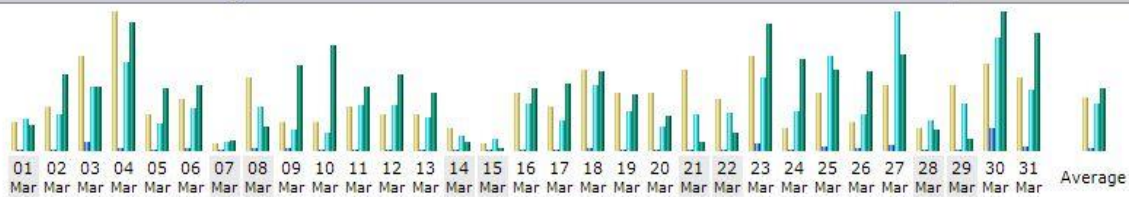

สถิติการเข้าชมเว็บไซต์ประจำเดือน มีนาคม พ.ศ. 2563

Last Update: 14 May 2020 - 02:01

Reported period: Mar 2020 OK

Summary

Reported period	Month Mar 2020				
First visit	01 Mar 2020 - 05:46				
Last visit	31 Mar 2020 - 23:18				
	Unique visitors	Number of visits	Pages	Hits	Bandwidth
Viewed traffic *	136	223 (1.63 visits/visitor)	1,018 (4.56 Pages/Visit)	18,128 (81.29 Hits/Visit)	3.34 GB (15693.26 KB/Visit)
Not viewed traffic *			2,452	8,294	507.65 MB

Days of month

Day	Number of visits	Pages	Hits	Bandwidth
01 Mar 2020	4	14	389	43.99 MB
02 Mar 2020	6	14	452	132.67 MB
03 Mar 2020	13	113	803	112.62 MB
04 Mar 2020	19	35	1,112	224.85 MB
05 Mar 2020	5	14	339	110.00 MB
06 Mar 2020	7	23	541	114.14 MB
07 Mar 2020	1	3	101	18.67 MB
08 Mar 2020	10	28	547	40.76 MB
09 Mar 2020	4	33	257	150.81 MB
10 Mar 2020	4	8	223	185.80 MB
11 Mar 2020	6	16	575	111.22 MB
12 Mar 2020	5	10	567	134.89 MB
13 Mar 2020	5	7	424	101.99 MB
14 Mar 2020	3	8	186	13.82 MB
15 Mar 2020	1	2	143	4.20 MB
16 Mar 2020	8	16	583	109.46 MB
17 Mar 2020	6	10	379	118.88 MB
18 Mar 2020	11	28	821	138.99 MB
19 Mar 2020	8	18	487	99.38 MB
20 Mar 2020	8	12	308	61.10 MB
21 Mar 2020	11	15	452	14.29 MB
22 Mar 2020	7	12	483	31.69 MB
23 Mar 2020	13	78	928	223.44 MB
24 Mar 2020	3	10	484	162.21 MB
25 Mar 2020	8	46	1,200	142.93 MB
26 Mar 2020	4	25	450	138.72 MB
27 Mar 2020	9	59	1,742	168.48 MB
28 Mar 2020	3	8	386	37.15 MB
29 Mar 2020	9	18	591	20.67 MB
30 Mar 2020	12	278	1,416	243.46 MB
31 Mar 2020	10	57	759	206.30 MB
Average	7	32	584	110.24 MB
Total	223	1,018	18,128	3.34 GB