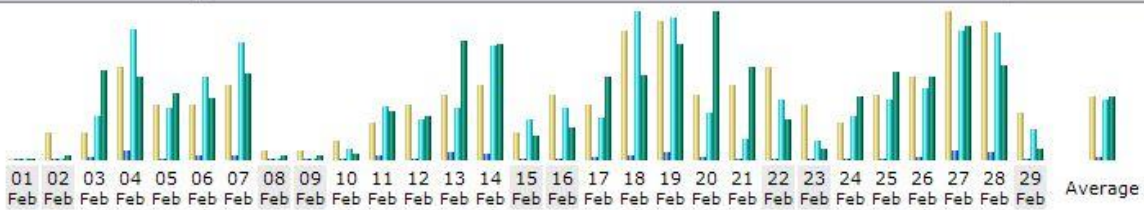

สถิติการเข้าชมเว็บไซต์ประจำเดือน กุมภาพันธ์ พ.ศ. 2563

Last Update: 14 May 2020 - 02:01

Reported period: Feb 2020 OK

Summary

Reported period	Month Feb 2020				
First visit	NA				
Last visit	29 Feb 2020 - 17:45				
	Unique visitors	Number of visits	Pages	Hits	Bandwidth
Viewed traffic *	131	197 (1.5 visits/visitor)	821 (4.16 Pages/Visit)	17,247 (87.54 Hits/Visit)	2.90 GB (15417.85 KB/Visit)
Not viewed traffic *			2,707	8,682	626.15 MB

Days of month

Day	Number of visits	Pages	Hits	Bandwidth
01 Feb 2020	0	0	0	0
02 Feb 2020	3	5	16	6.57 MB
03 Feb 2020	3	21	429	143.37 MB
04 Feb 2020	10	86	1,306	133.49 MB
05 Feb 2020	6	15	515	108.81 MB
06 Feb 2020	6	35	820	100.05 MB
07 Feb 2020	8	37	1,176	139.08 MB
08 Feb 2020	1	3	4	5.98 MB
09 Feb 2020	1	1	4	6.13 MB
10 Feb 2020	2	3	103	9.76 MB
11 Feb 2020	4	34	529	79.32 MB
12 Feb 2020	6	11	396	70.17 MB
13 Feb 2020	7	81	512	192.65 MB
14 Feb 2020	8	50	1,143	185.96 MB
15 Feb 2020	3	11	402	39.58 MB
16 Feb 2020	7	13	516	52.21 MB
17 Feb 2020	6	20	411	134.12 MB
18 Feb 2020	14	46	1,472	137.50 MB
19 Feb 2020	15	67	1,414	187.38 MB
20 Feb 2020	7	22	471	238.89 MB
21 Feb 2020	8	10	207	150.25 MB
22 Feb 2020	10	16	597	64.34 MB
23 Feb 2020	6	11	196	17.13 MB
24 Feb 2020	4	15	440	101.34 MB
25 Feb 2020	7	16	598	141.36 MB
26 Feb 2020	9	25	710	134.26 MB
27 Feb 2020	16	86	1,289	216.57 MB
28 Feb 2020	15	73	1,275	151.84 MB
29 Feb 2020	5	8	296	18.02 MB
Average	6	28	594	102.28 MB
Total	197	821	17,247	2.90 GB